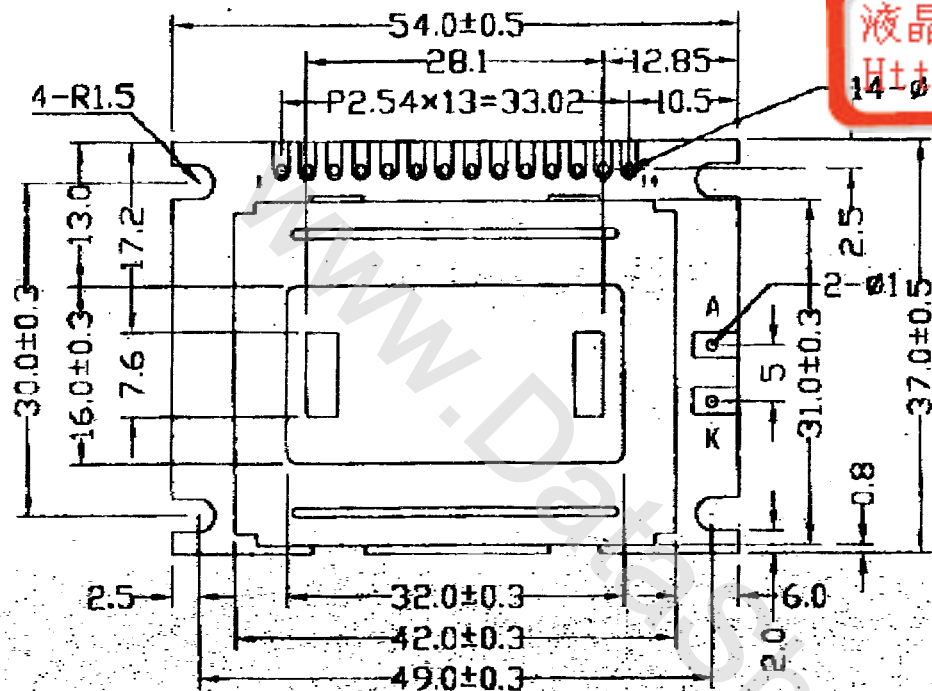

液晶之友 电话: 020-33819057  
 Http://www.lcdfriends.com

1	2	3	4	5	6	7	8	9	10	11	12	13	14
Vss	Vcc	Vee	RS	R/W	E	DB0	DB1	DB2	DB3	DB4	DB5	DB6	DB7

NOTE:

1. DISPLAY TYPE: TN
2. VIEWING DIRECTION: 12:00
3. POLARIZER MODE: TRANFLECTIVE/POSITIVE
4. DRIVE METHOD: 1/11 DUTY 1/5 BIAS
5. OPERATING TEMP: 0°C~50°C
6. STORAGE TEMP: -20°C~70°C
7. BACKLIGHT TYPE: EL
8. CONNECTOR: ZEBRA
9. UNMARKED TOLERANCE: ±0.3mm

**TIAN-MA MICROELECTRONICS CO.**  
 4/F., CASTIC Building, Sherman Road, Central, Shenzhen, China

DRAWN BY: [Signature]	TITLE: TM81AABWU		
CHECKED BY: [Signature]	DWG. NO.: 8-2		SCALE: mm
APPROVED BY: [Signature]	DWG. NAME: B1AABWU		DATE: 07
CONFIRMED BY: [Signature]			