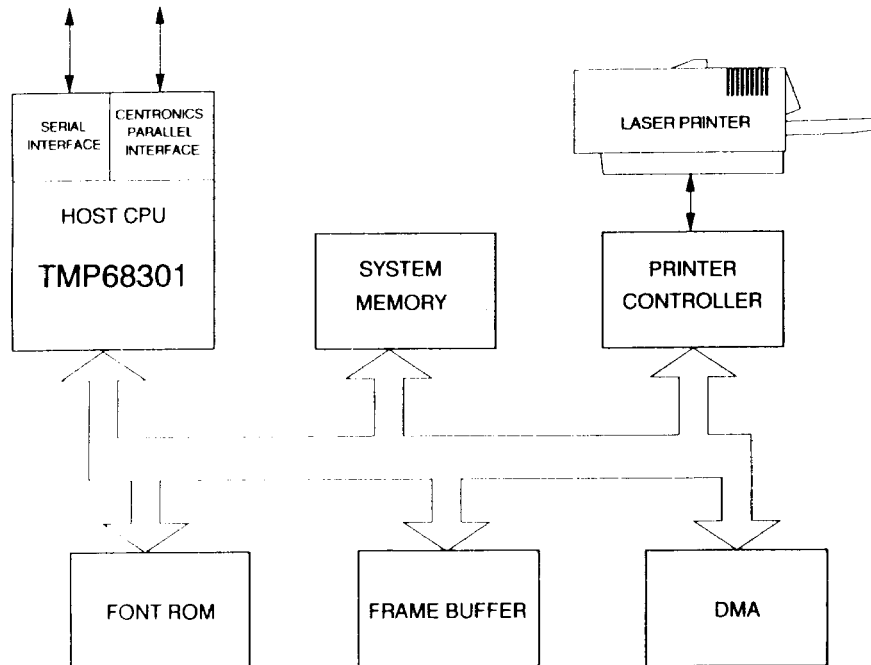

GENERAL DESCRIPTION

Toshiba's TMP68301 is a single-chip, integrated controller utilizing the CMOS 68HC000 microprocessor as the core processor. Standard peripherals circuits required by the 68HC000 are built into the TMP68301. Built-in circuits include 3 serial interfaces, a parallel interface, 3 timers, an interrupt controller and an address decoder.

The TMP68301 has two operating modes. The first is the normal operation mode in which the full functionality of the chip is available. The

second mode is the emulation mode. In the emulation mode, the 68HC000 core does not operate and the built-in peripheral devices are operated by external bus signals.

The TMP68301 can be used where low-power operation or high-performance or low-cost are required. The TMP68301 is usable for a wide variety of applications, such as dot matrix and laser printers, hand-held data terminals and embedded controllers.

TYPICAL TMP68301 APPLICATION

TMP68301 Laser Printer System

For further information, please contact:

Amar Dhillon or Scott Thomas
TOSHIBA AMERICA ELECTRONIC COMPONENTS, INC.
9775 Toledo Way, Irvine, CA 92718
(714) 455-2000
or, your local salesperson at:
REGIONAL SALES OFFICES

NORTHWEST REGION
Sunnyvale, CA (408) 737-9844

CENTRAL REGION
Deerfield, IL (708) 945-1500

EASTERN REGION
Burlington, MA (617) 272-4352

SOUTHWEST REGION
Tustin, CA (714) 259-0368

SOUTHCENTRAL REGION
Richardson, TX (214) 480-0470

SOUTHEAST REGION
Norcross, GA (404) 368-0203