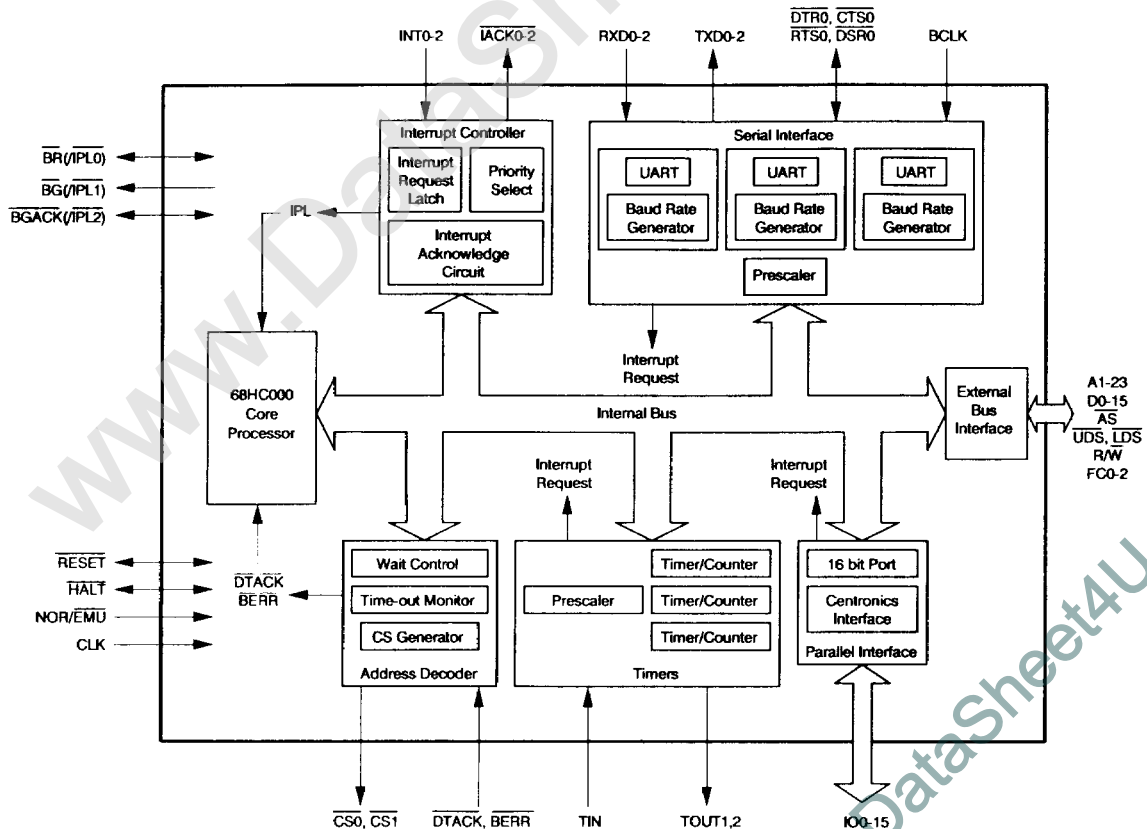

Preliminary

TMP68301 68HC000 Based Integrated Microprocessor

DISTINCTIVE CHARACTERISTICS

- 68HC000 Core based microprocessor.
- 3 Asynchronous serial ports with baud rate generators with optional modem control.
- 16 bit parallel interface with optional Centronics interface port.
- 3 Timer channels, 16 bits each with an 8 bit prescaler.
- Built-in interrupt controller, 3 external and 7 internal channels with auto interrupt vector generation.
- Sophisticated address decoder, includes relocatable chip select generation for internal registers and external chip selects.
- Automatic DTACK generation with 0 to 7 wait states and programmable BERR generation.

BLOCK DIAGRAM

GENERAL DESCRIPTION

Toshiba's TMP68301 is a single-chip, integrated controller utilizing the CMOS 68HC000 microprocessor as the core processor. Standard peripherals circuits required by the 68HC000 are built into the TMP68301. Built-in circuits include 3 serial interfaces, a parallel interface, 3 timers, an interrupt controller and an address decoder.

The TMP68301 has two operating modes. The first is the normal operation mode in which the full functionality of the chip is available. The

second mode is the emulation mode. In the emulation mode, the 68HC000 core does not operate and the built-in peripheral devices are operated by external bus signals.

The TMP68301 can be used where low-power operation or high-performance or low-cost are required. The TMP68301 is usable for a wide variety of applications, such as dot matrix and laser printers, hand-held data terminals and embedded controllers.