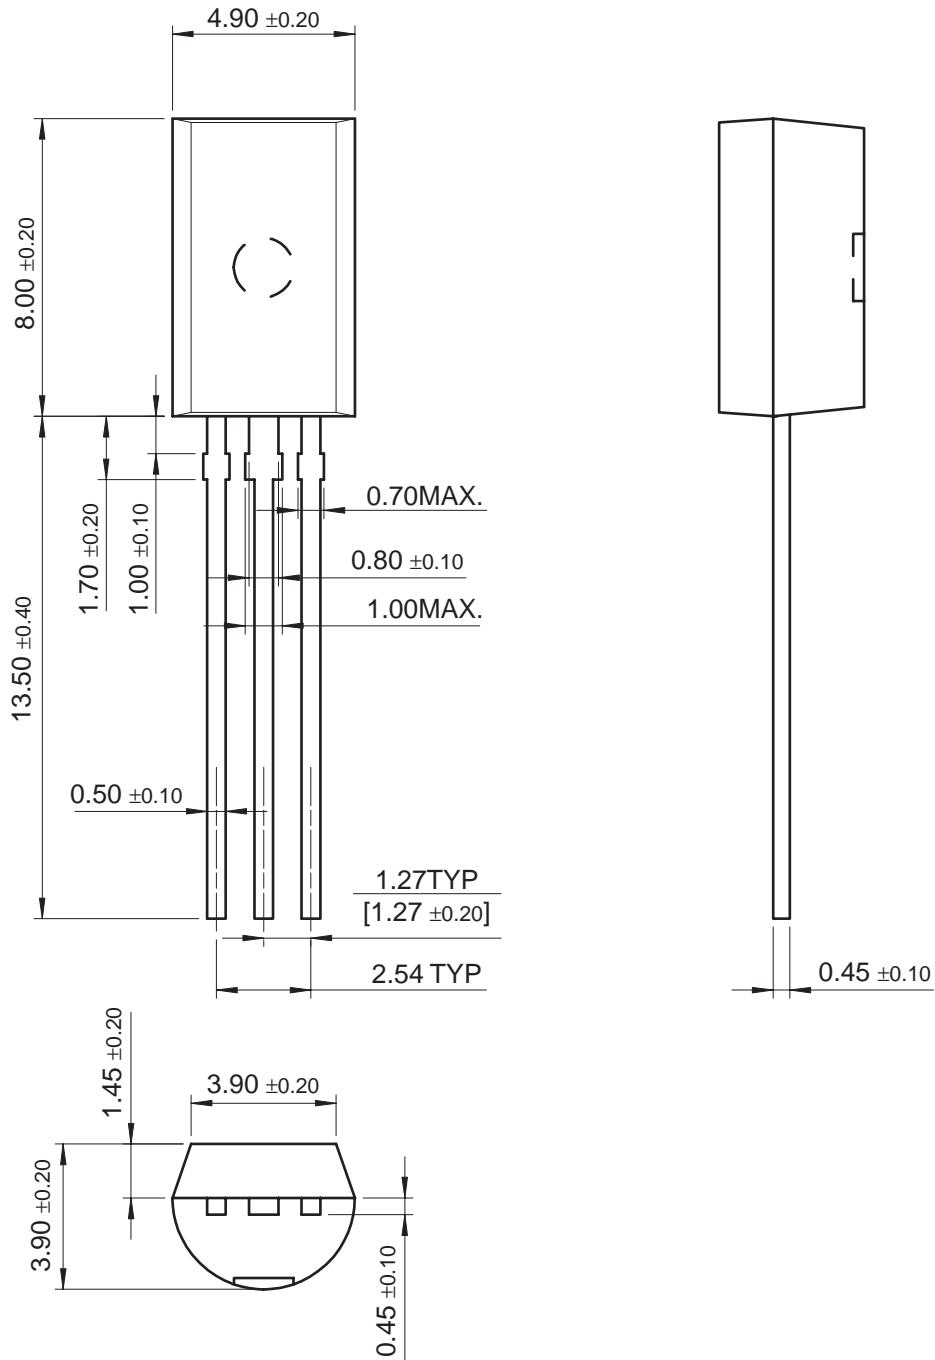

TO-92L Package Dimensions

TO-92L (FS PKG CODE AS)

Dimensions in Millimeters

August 1999, Rev B