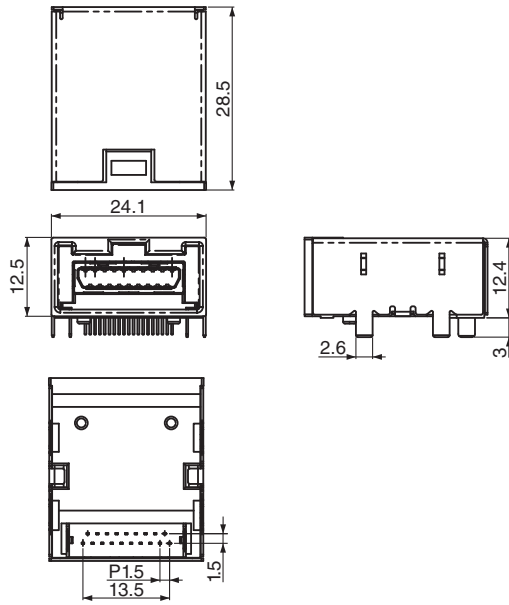

TCX3407

Type E Receptacle

TCX3407-010187

Rated	0.5A 40V(RMS) AC max.
Contact Resistance	10mΩ max.
Insulation Resistance	100MΩ min. at 500V DC
Withstanding Voltage	500V AC / 1 minute

TYX1666

Plug Cable (Type E plug - Type E Plug)