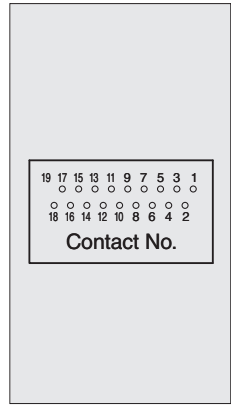

TCX3407

Type E Receptacle

TCX3407-010187

Rated	0.5A 40V(RMS) AC max.
Contact Resistance	10mΩ max.
Insulation Resistance	100MΩ min. at 500V DC
Withstanding Voltage	500V AC / 1 minute

TYX1666

Plug Cable (Type E plug - Type E Plug)