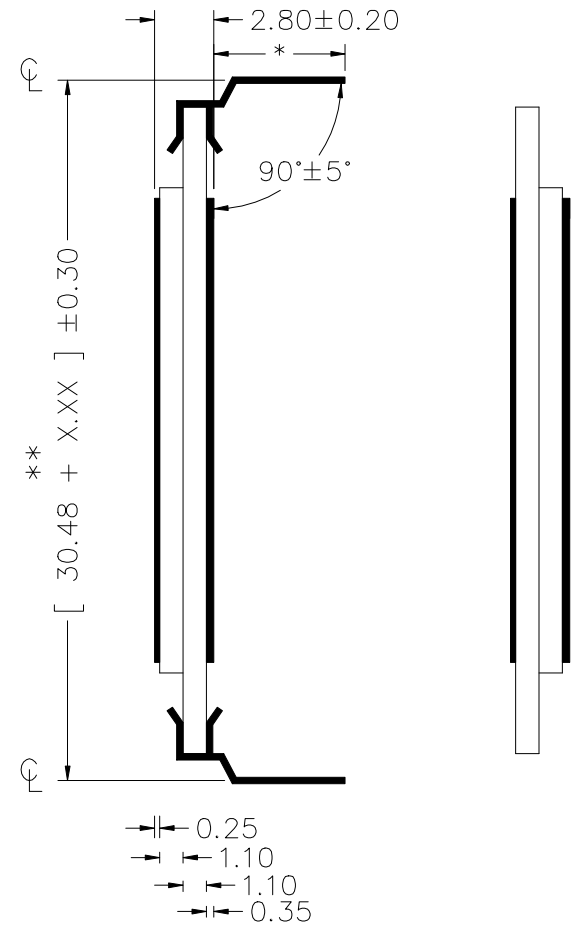

VI-422-DP, VI-422-2

DRIVER : OKI MSM58292, HD61603

-DP

-2