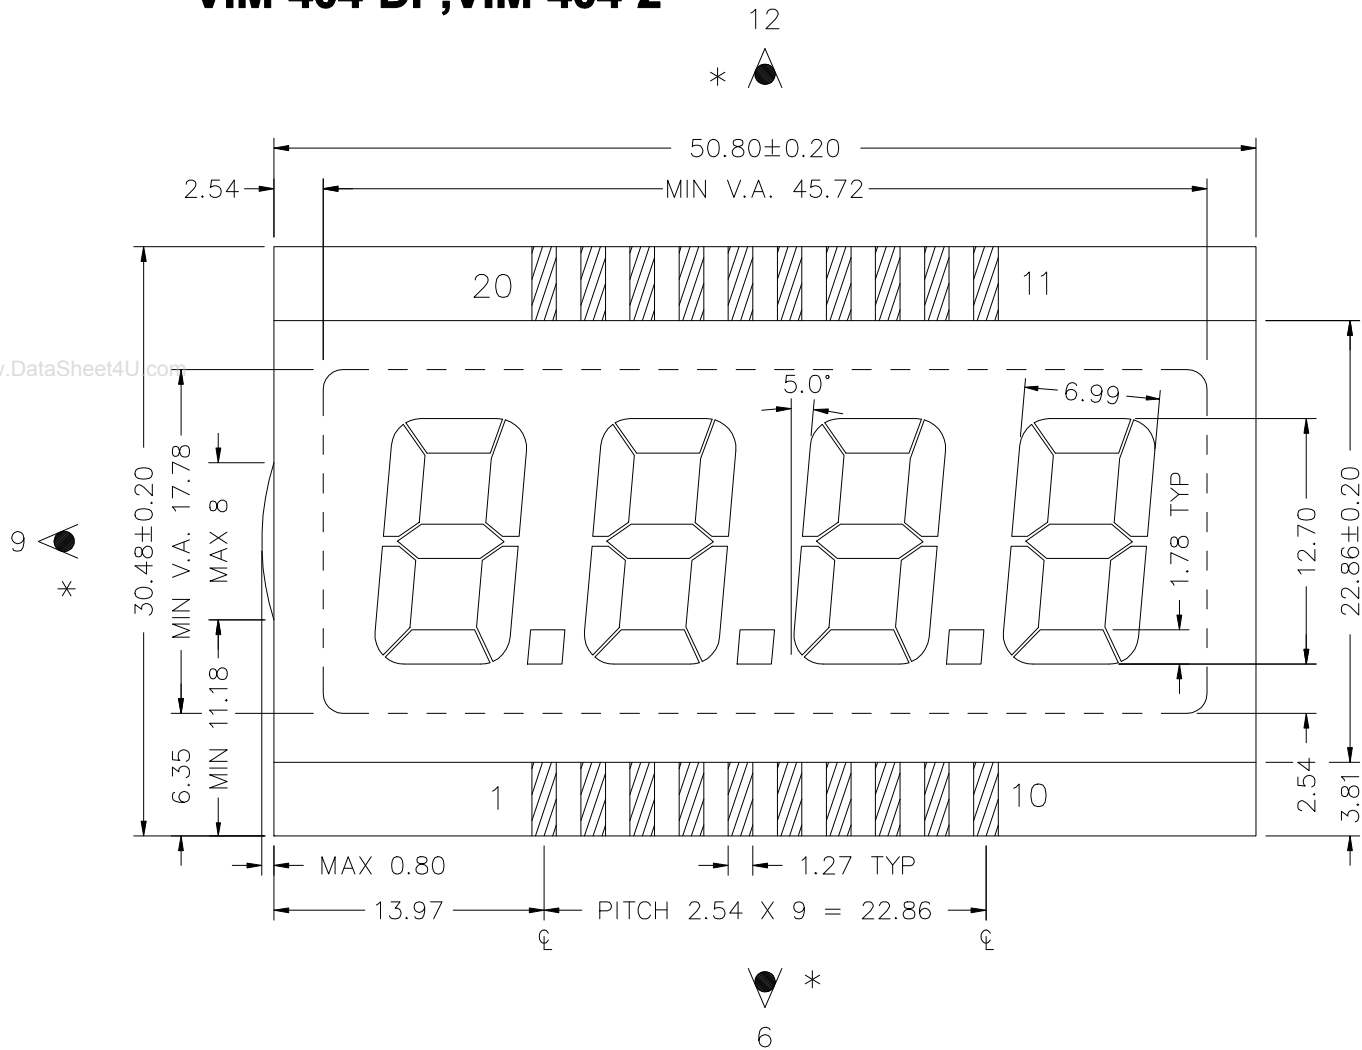

VIM-404-DP, VIM-404-2

DRIVER : Intersil ICM7233

-DP

-2