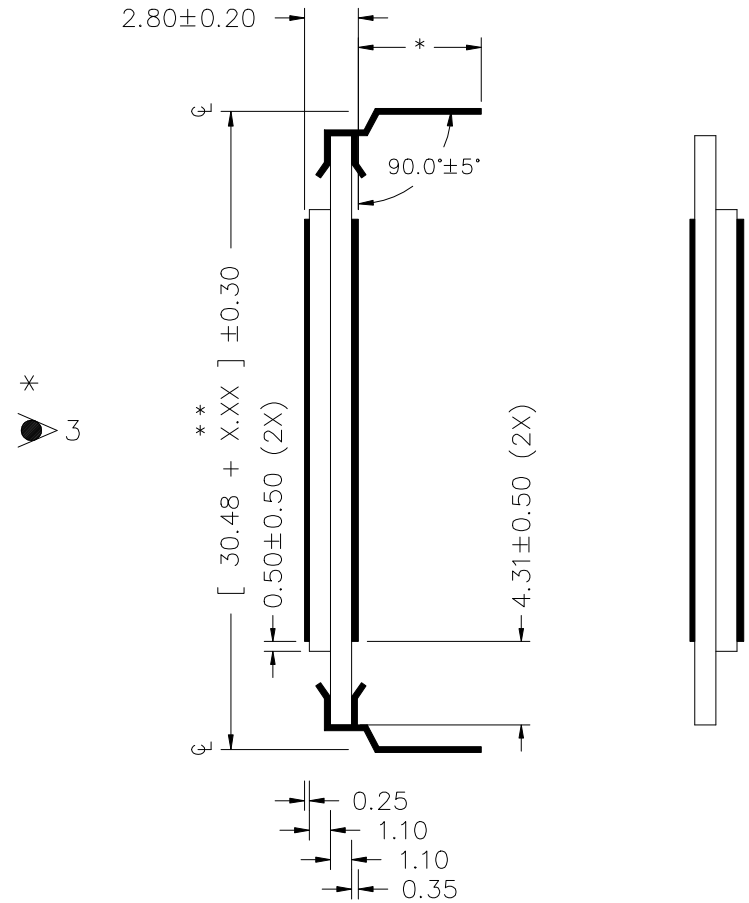

VIM-404-DP, VIM-404-2

DRIVER : Intersil ICM7233

-DP

-2