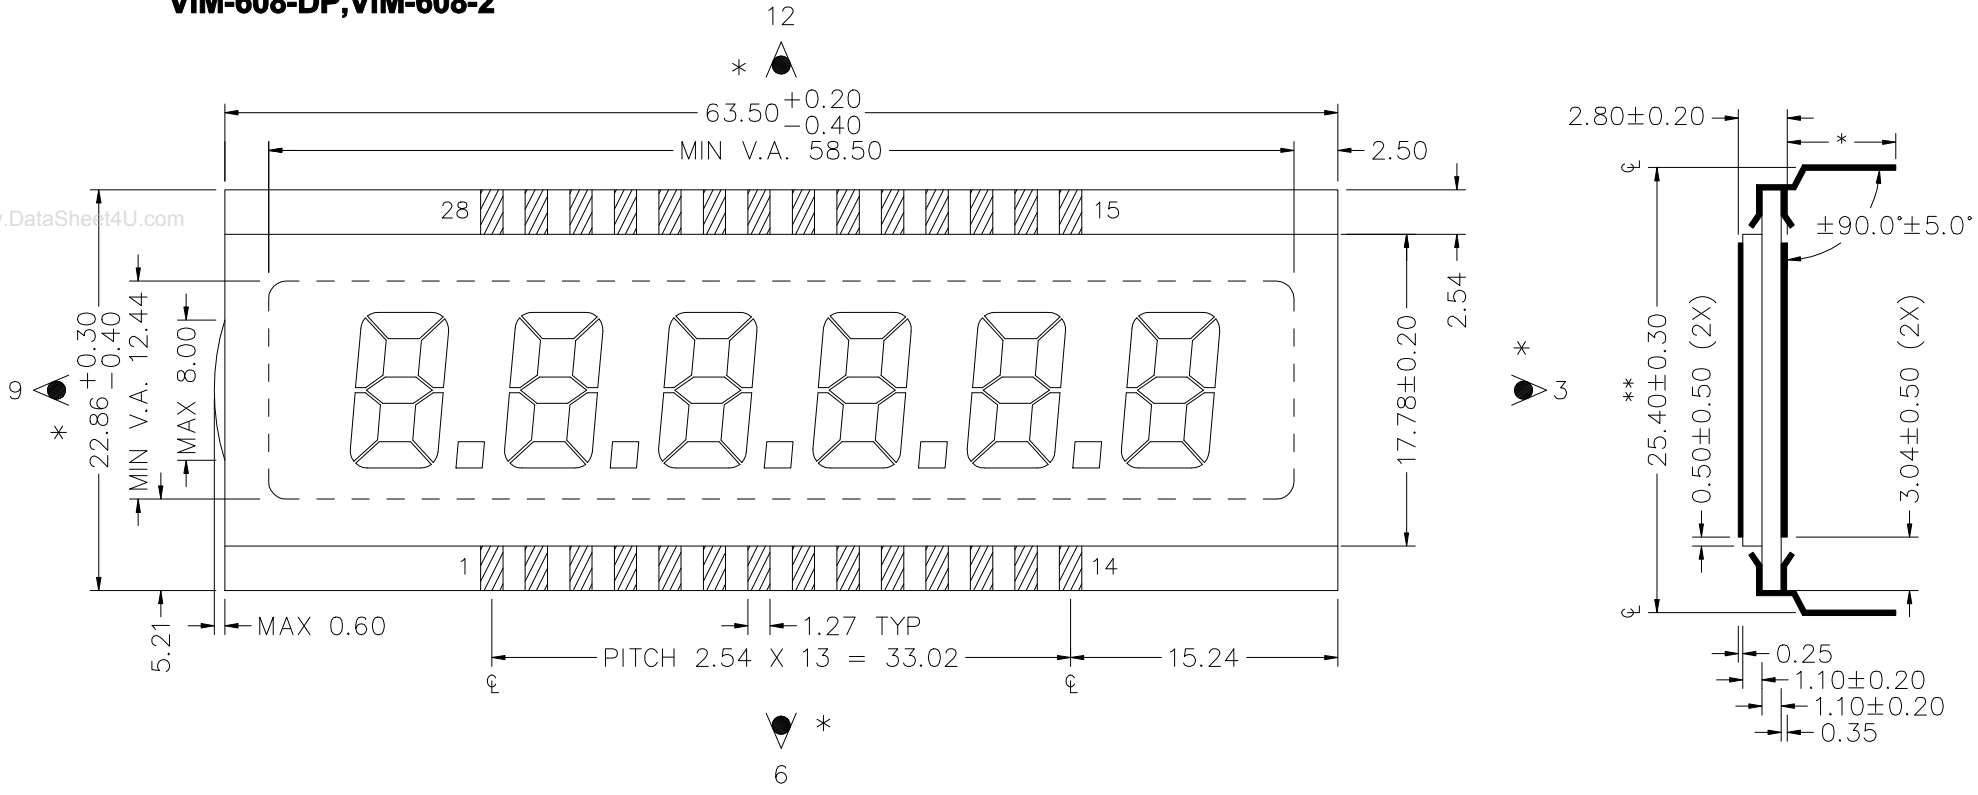

# VIM-608-DP, VIM-608-2

DRIVER : Intersil ICM7231