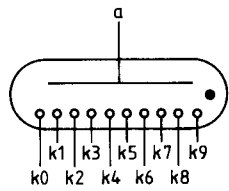

Gas Discharge Displays

**ZM 1180
with color filter**
**ZM 1182
without color filter**

RAL0001-7

ZM 1336 without color filter

RAL0002-F

Dimensions in mm

Type	Ordering code	Price each
ZM 1180 ¹⁾ ZM 1182 ¹⁾	Q73-X4873 Q73-X4874	1 +
Multiplex operation ZM 1336	Q73-X4978	