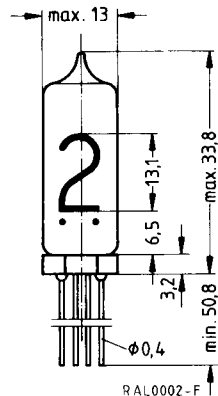

Gas Discharge Displays

**ZM 1180
with color filter**
**ZM 1182
without color filter**

RAL0001-7

ZM 1336 without color filter

RAL0002-F

Dimensions in mm

Type	Ordering code	Price each
ZM 1180 ¹⁾ ZM 1182 ¹⁾	Q73-X4873 Q73-X4874	1 +
Multiplex operation ZM 1336	Q73-X4978	

¹⁾ R6 Fsg 1014 for conventional wiring only upon request at your nearest Siemens Office.