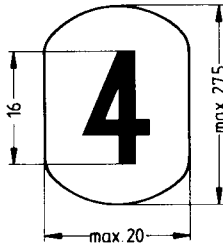

Gas Discharge Displays

**ZM 1180
with color filter**
**ZM 1182
without color filter**

RAL0001-7

ZM 1336 without color filter

RAL0002-F

Dimensions in mm

Type	Ordering code	Price each
ZM 1180 ¹⁾ ZM 1182 ¹⁾	Q73-X4873 Q73-X4874	1 +
Multiplex operation ZM 1336	Q73-X4978	