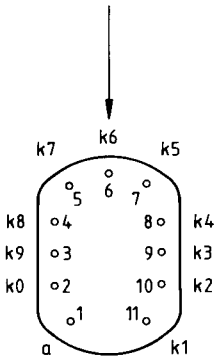

Gas Discharge Displays

**ZM 1180
with color filter**
**ZM 1182
without color filter**

RAL0001-7

ZM 1336 without color filter

RAL0002-F

Dimensions in mm

Type	Ordering code	Price each
ZM 1180 ¹⁾ ZM 1182 ¹⁾	Q73-X4873 Q73-X4874	1 +
Multiplex operation ZM 1336	Q73-X4978	