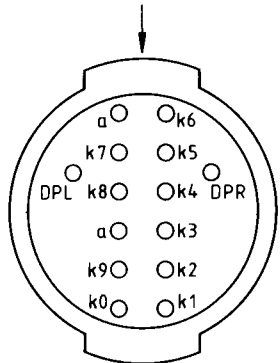

Gas Discharge Displays

**ZM 1180
with color filter**
**ZM 1182
without color filter**

RAL0001-7

ZM 1336 without color filter

RAL0002-F

Dimensions in mm

Type	Ordering code	Price each
ZM 1180 ¹⁾ ZM 1182 ¹⁾	Q73-X4873 Q73-X4874	1 +
Multiplex operation ZM 1336	Q73-X4978	

¹⁾ R6 Fsg 1014 for conventional wiring only upon request at your nearest Siemens Office.