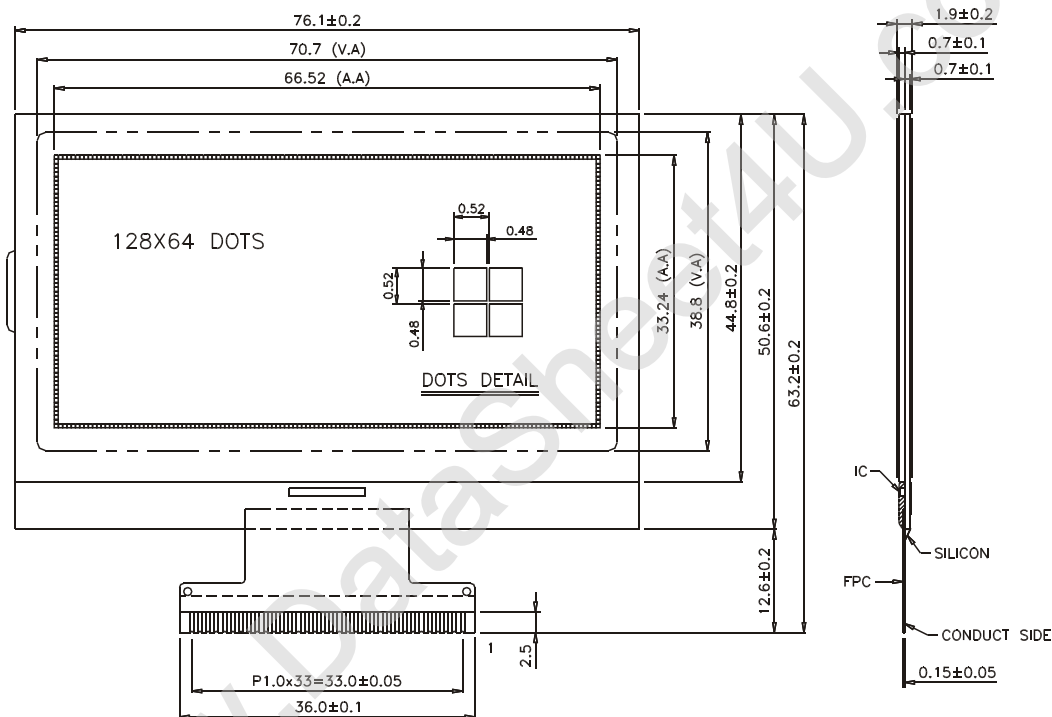

Application:

Handheld POS terminal
Handheld logistic terminal
Multi-language Translator
Children educator
Analyzer terminal
Scope meter

Preliminary Release
Contact us for detail information.

Dimension

Dot size: W0.48 x H0.48 mm
Dot pitch: W0.52 x H0.52 mm
Active area: W66.52 x H33.24 mm
View area: W70.70 x H38.80 mm
Outline: W76.10 x H50.60 mm(not includes FPC)
Thickness: 1.90 mm

Benefits:

- Supply voltage 3.3V
- Low current consumption 0.5mA without B/L
- Low profile, light & thin
- Sample available

Pin No.	1	2	3	4	5	6	7	8	9	10	11	12	13	14	15	16	17
Symbol	CS1	RES	Ao	WR(R/W)	RD(E)	D0	D1	D2	D3	D4	D5	D6	D7	V_{DD}	V_{SS}	V_{OUT}	CAP5-
Pin No.	18	19	20	21	22	23	24	25	26	27	28	29	30	31	32	33	34
Symbol	VSP3-	CAP1+	CAP1-	CAP2-	CAP2+	CAP4-	VRS	V1	V2	V3	V4	V5	VR	C86	P/S	HPM	IRS

Head quarters

PowerTip Technology Corporation
8, 6th Road, Taichung Industrial Park,
Taichung, 407 Taiwan
TEL: 886-4-23558168
FAX: 886-4-23558166
[Http://www.powertip.com.tw](http://www.powertip.com.tw)
E-mail: sales@mail.powertip.com.tw

Manufacturing bases

Taiwan LCM factory
Taichung Industrial Park,
Taichung, Taiwan

China LCM factory
Dong Keng,
Dung Guan, China

Taiwan LCD factory
Taichung Industrial Park,
Taichung, Taiwan

China LCD factory
Dong Keng,
Dung Guan, China

Abroad contacts

PowerTip Technology Limited
Room 02, 9/F, Block A,
Po Lung Centre,
11 Wang Chiu Road,
Kowloon Bay, Kowloon, H.K.
TEL: 852-31070920
FAX: 852-31070936

PowerTip Technology, Inc.
18 Technology Drive, Suite 161,
Irvine, CA92618, U.S.A.
TEL: 1-(949)585-9888
FAX: 1-(949)585-9889
[Http://www.powertipusa.com](http://www.powertipusa.com)
E-mail: sales@powertipusa.com