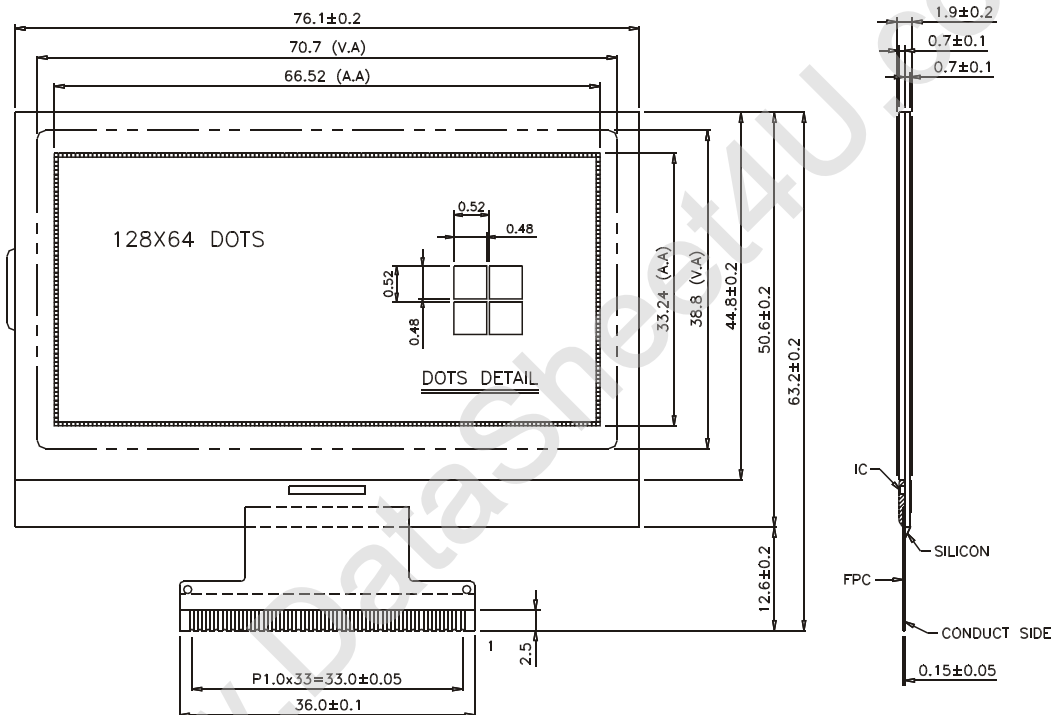

## Dimension

Dot size: W0.48 x H0.48 mm  
 Dot pitch: W0.52 x H0.52 mm  
 Active area: W66.52 x H33.24 mm  
 View area: W70.70 x H38.80 mm  
 Outline: W76.10 x H50.60 mm(not includes FPC)  
 Thickness: 1.90 mm

## Benefits:

- Supply voltage 3.3V
- Low current consumption 0.5mA without B/L
- Low profile, light & thin
- Sample available

Pin No.	1	2	3	4	5	6	7	8	9	10	11	12	13	14	15	16	17
Symbol	CS1	RES	Ao	WR(R/W)	RD(E)	D0	D1	D2	D3	D4	D5	D6	D7	V <sub>DD</sub>	V <sub>SS</sub>	V <sub>OUT</sub>	CAP5-
Pin No.	18	19	20	21	22	23	24	25	26	27	28	29	30	31	32	33	34
Symbol	VSP3-	CAP1+	CAP1-	CAP2-	CAP2+	CAP4-	VRS	V1	V2	V3	V4	V5	VR	C86	P/S	HPM	IRS