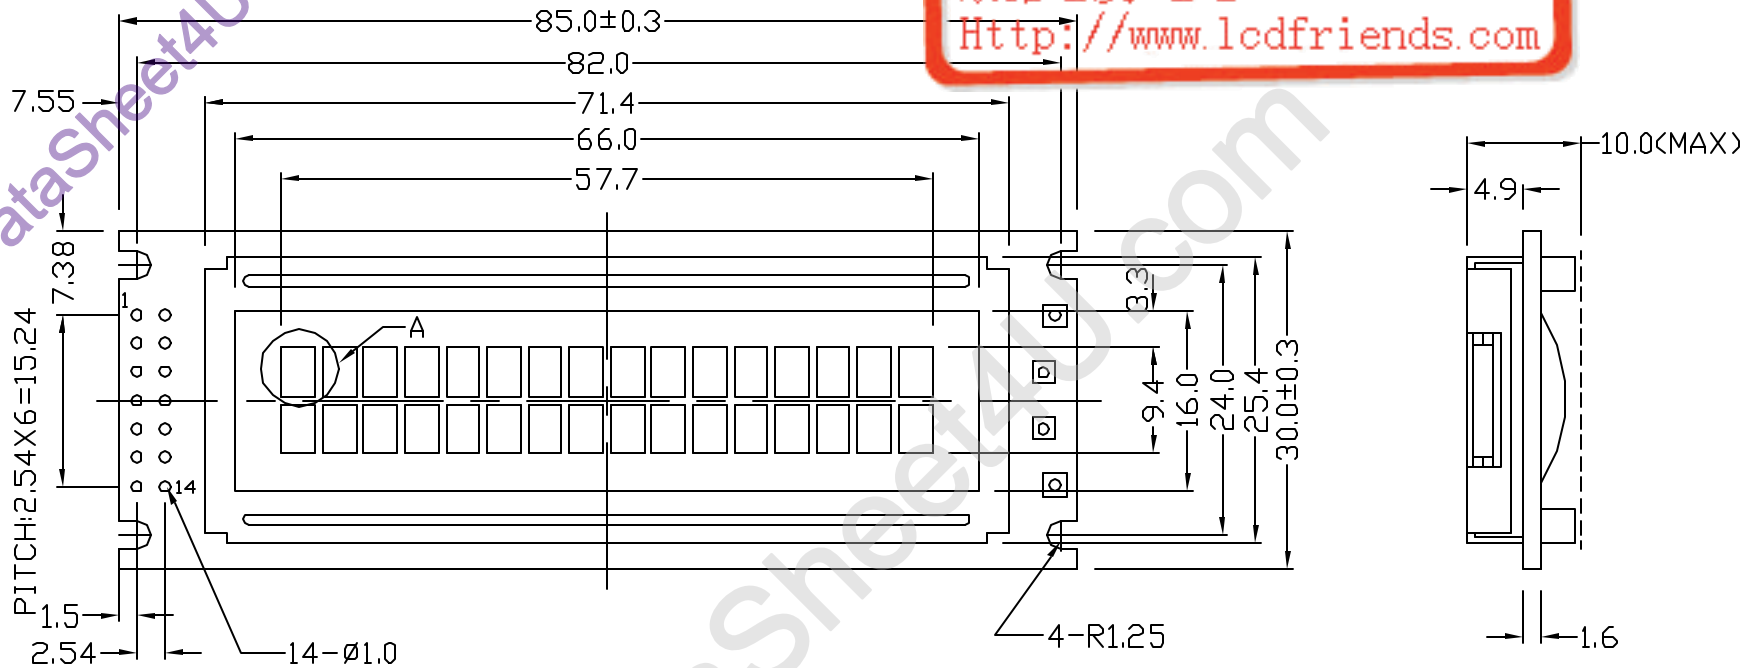

液晶之友 电话: 020-33819057
[Http://www.lcdfriends.com](http://www.lcdfriends.com)

1	2	3	4	5	6	7	8	9	10	11	12	13	14
DB7	DB6	DB5	DB4	DB3	DB2	DB1	DB0	E	R/WRS	VO	VSS	VDD	

NOTES:

- 1.DISPLAY TYPE: TN, STN, or FSTN
- 2.VIEWING DIRECTION: 6:00 or 12:00
- 3.POLARIZER MODE: REFLECTIVE or TRANSFLECTIVE
- 4.OPERATING TEMP: NORMAL or WIDE
- 5.STORAGE TEMP: NORMAL or WIDE
- 6.LCD OPERATING VOLTAGE: 4.7V
- 7.DRIVE METHOD: 1/16 DUTY 1/5 BIAS
- 8.BACKLIGHT: NONE, LED, or EL
- 9.UNMARKED TOLERANCE: ±0.3mm