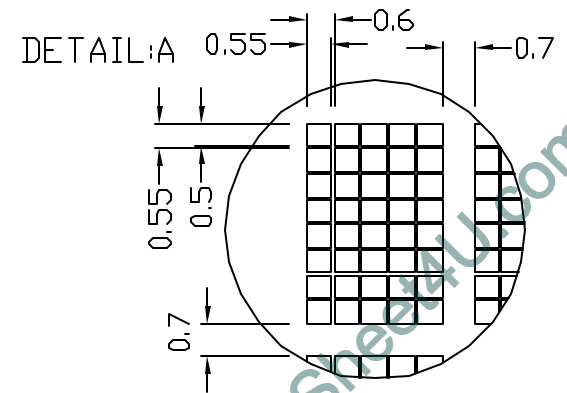

液晶之友 电话: 020-33819057
[Http://www.lcdfriends.com](http://www.lcdfriends.com)

1	2	3	4	5	6	7	8	9	10	11	12	13	14
DB7	DB6	DB5	DB4	DB3	DB2	DB1	DB0	E	R/WRS	VO	VSS	VDD	

NOTES:

- 1.DISPLAY TYPE: TN, STN, or FSTN
- 2.VIEWING DIRECTION: 6:00 or 12:00
- 3.POLARIZER MODE: REFLECTIVE or TRANSFLECTIVE
- 4.OPERATING TEMP: NORMAL or WIDE
- 5.STORAGE TEMP: NORMAL or WIDE
- 6.LCD OPERATING VOLTAGE: 4.7V
- 7.DRIVE METHOD: 1/16 DUTY 1/5 BIAS
- 8.BACKLIGHT: NONE, LED, or EL
- 9.UNMARKED TOLERANCE: ±0.3mm