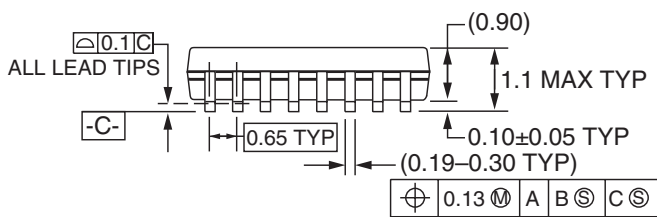

16 Lead TSSOP Package Dimensions

TSSOP-16

Dimensions are in millimeters