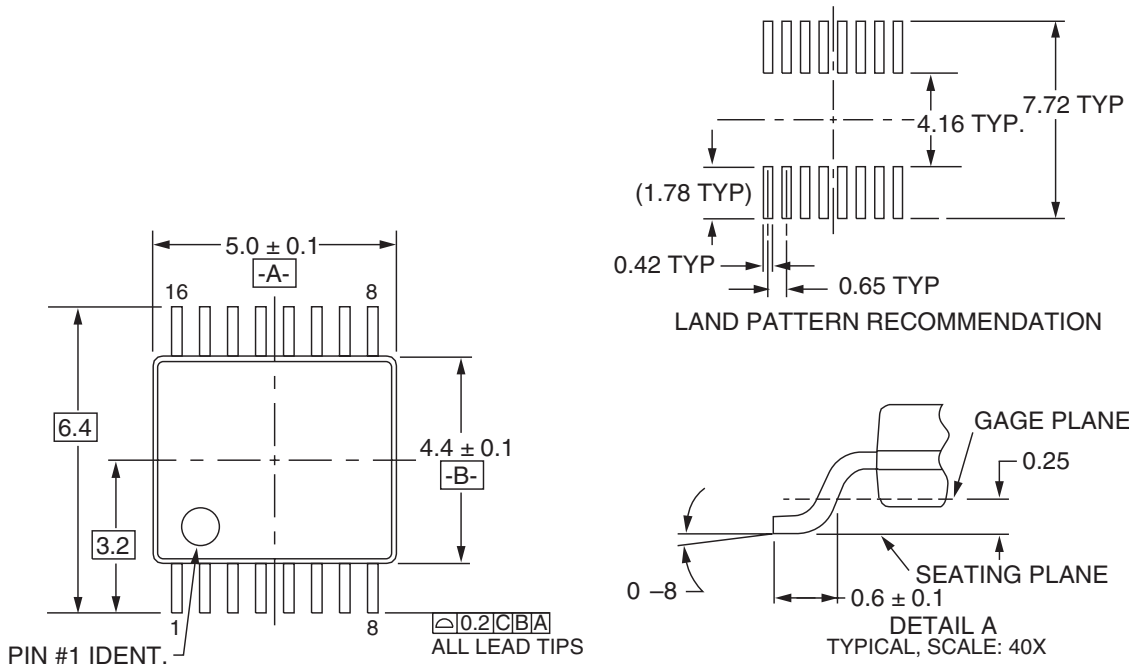

16 Lead TSSOP Package Dimensions

TSSOP-16

Dimensions are in millimeters